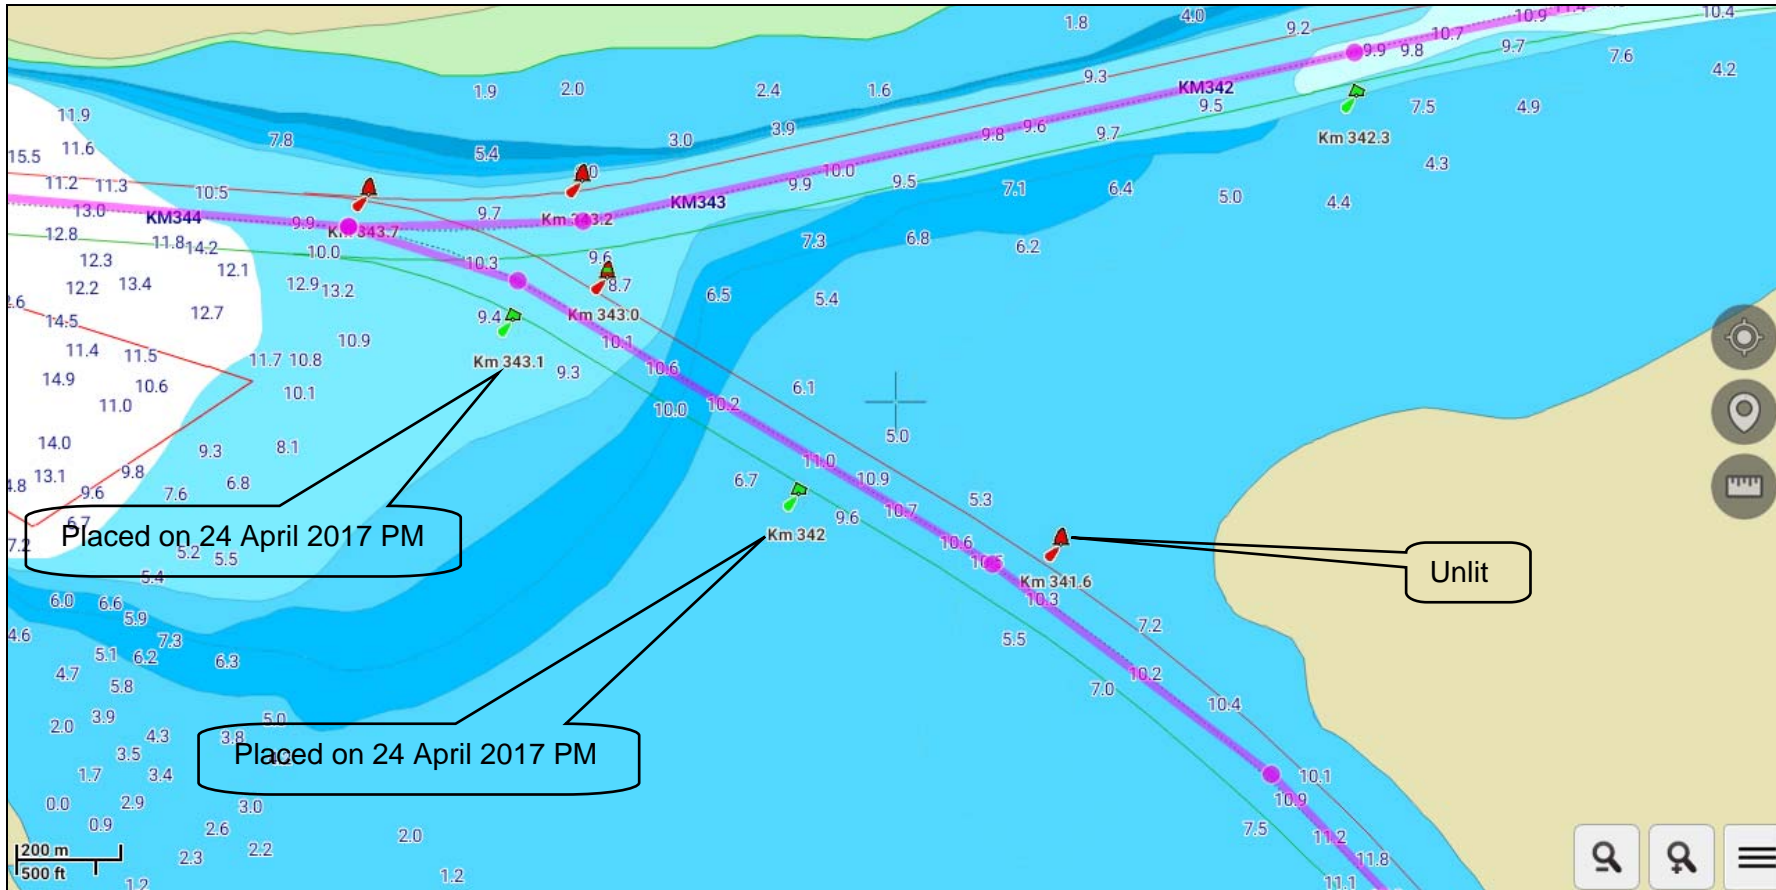

**NEW CHANNEL "CORTADA ISLA NUEVA" KM 343 PARANA RIVER  
PASSAGE OPENED AS ON 18 APRIL 2016**

General view of both channels e-chart

Both Channels e-chart

Both Channels e-chart