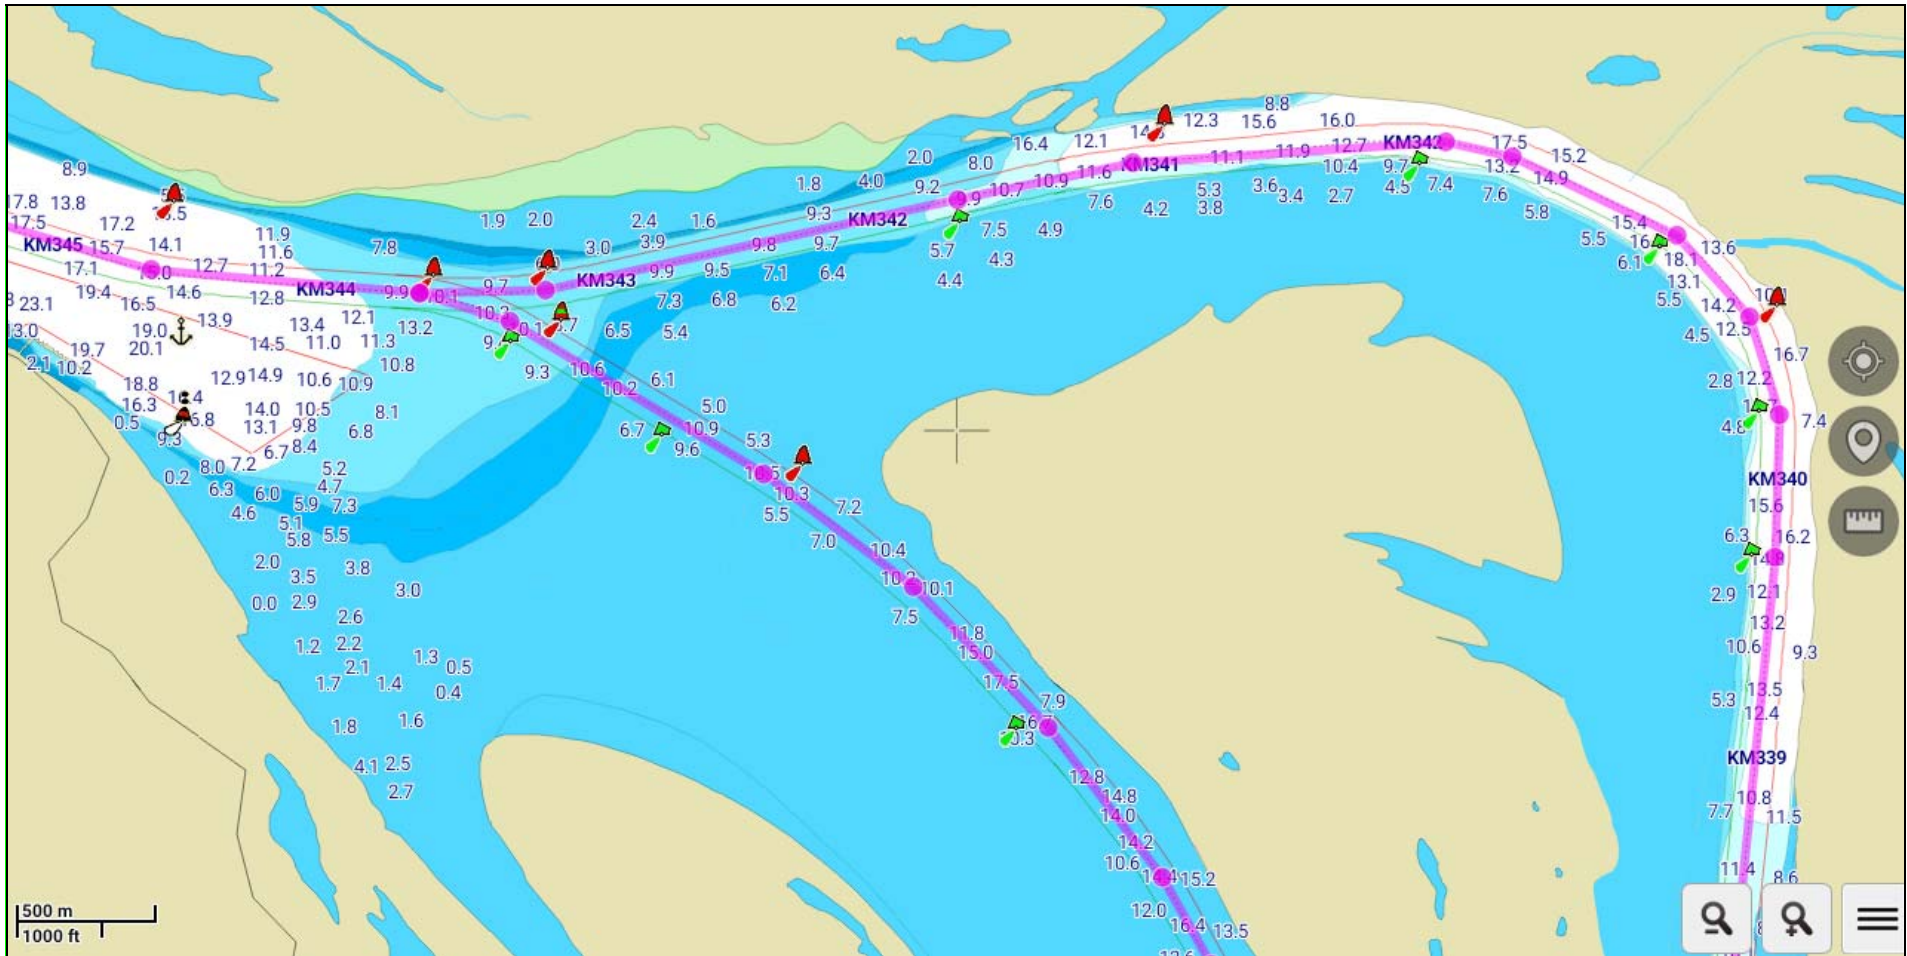

**NEW CHANNEL "CORTADA ISLA NUEVA" KM 343 PARANA RIVER  
PASSAGE OPENED AS ON 18 APRIL 2016**

General view of both channels e-chart

Both Channels e-chart

Both Channels e-chart