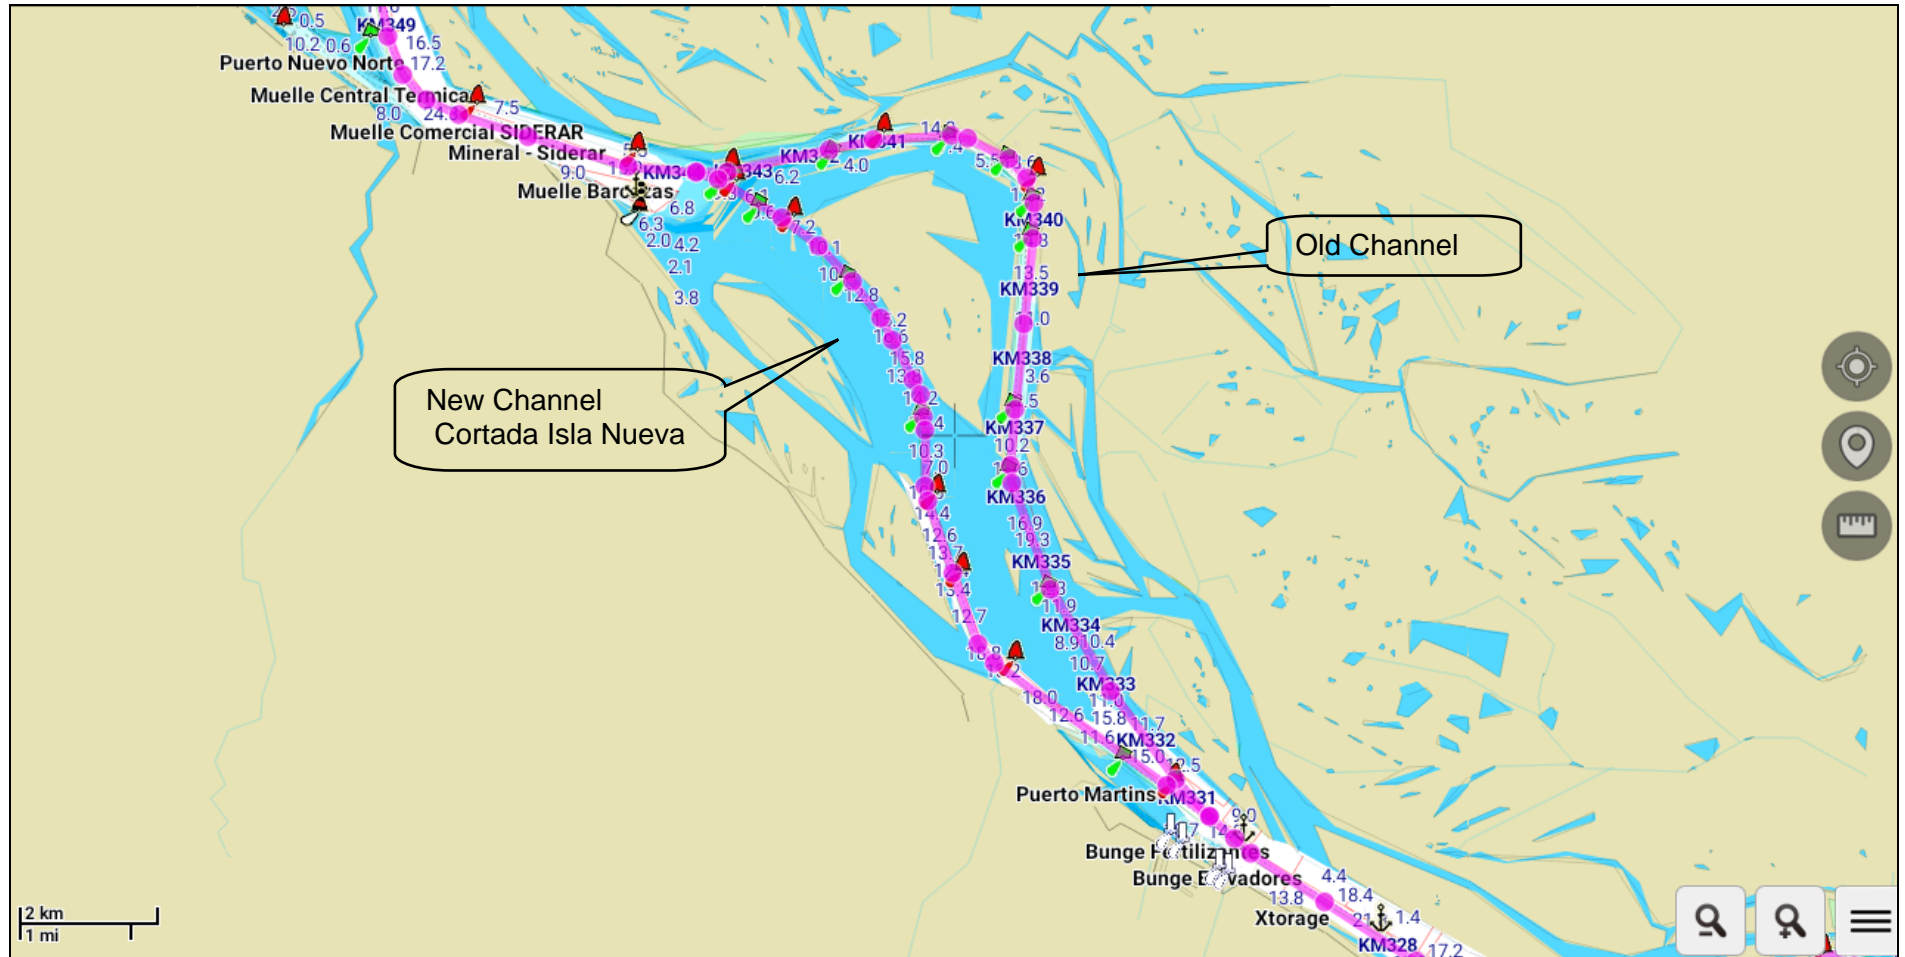

**NEW CHANNEL "CORTADA ISLA NUEVA" KM 343 PARANA RIVER  
PASSAGE OPENED AS ON 18 APRIL 2016**

General view of both channels e-chart

Both Channels e-chart

Both Channels e-chart